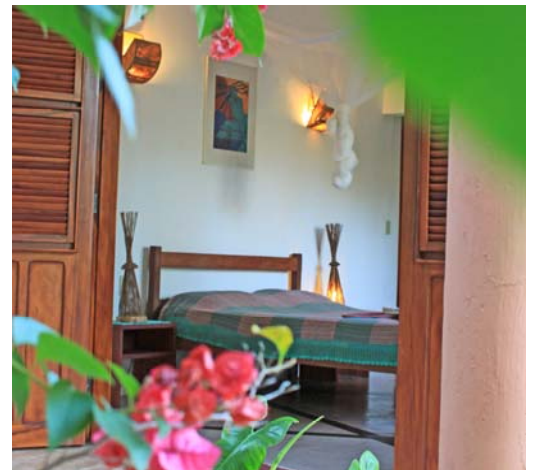

CATEGORY	Suite A	Suite B	Chalet	Bungalow
Max. Occupancy/room	3	2	3	4
Extra beds available	No	No	Yes	No
Fan	Yes	No	Yes	Yes
Air-conditioning	No	Yes	No	No
TV	No	No	No	No
Kitchen	No	No	No	Yes
Mini-fridge	Yes	Yes	Yes	Yes
Hammock	Yes	Yes	Yes	Yes
Hot shower	Yes	Yes	Yes	Yes
Partial Sea View	No	No	No	Yes
Balcony	Yes	Yes	Yes	Yes
Safe in the room	No	No	No	No